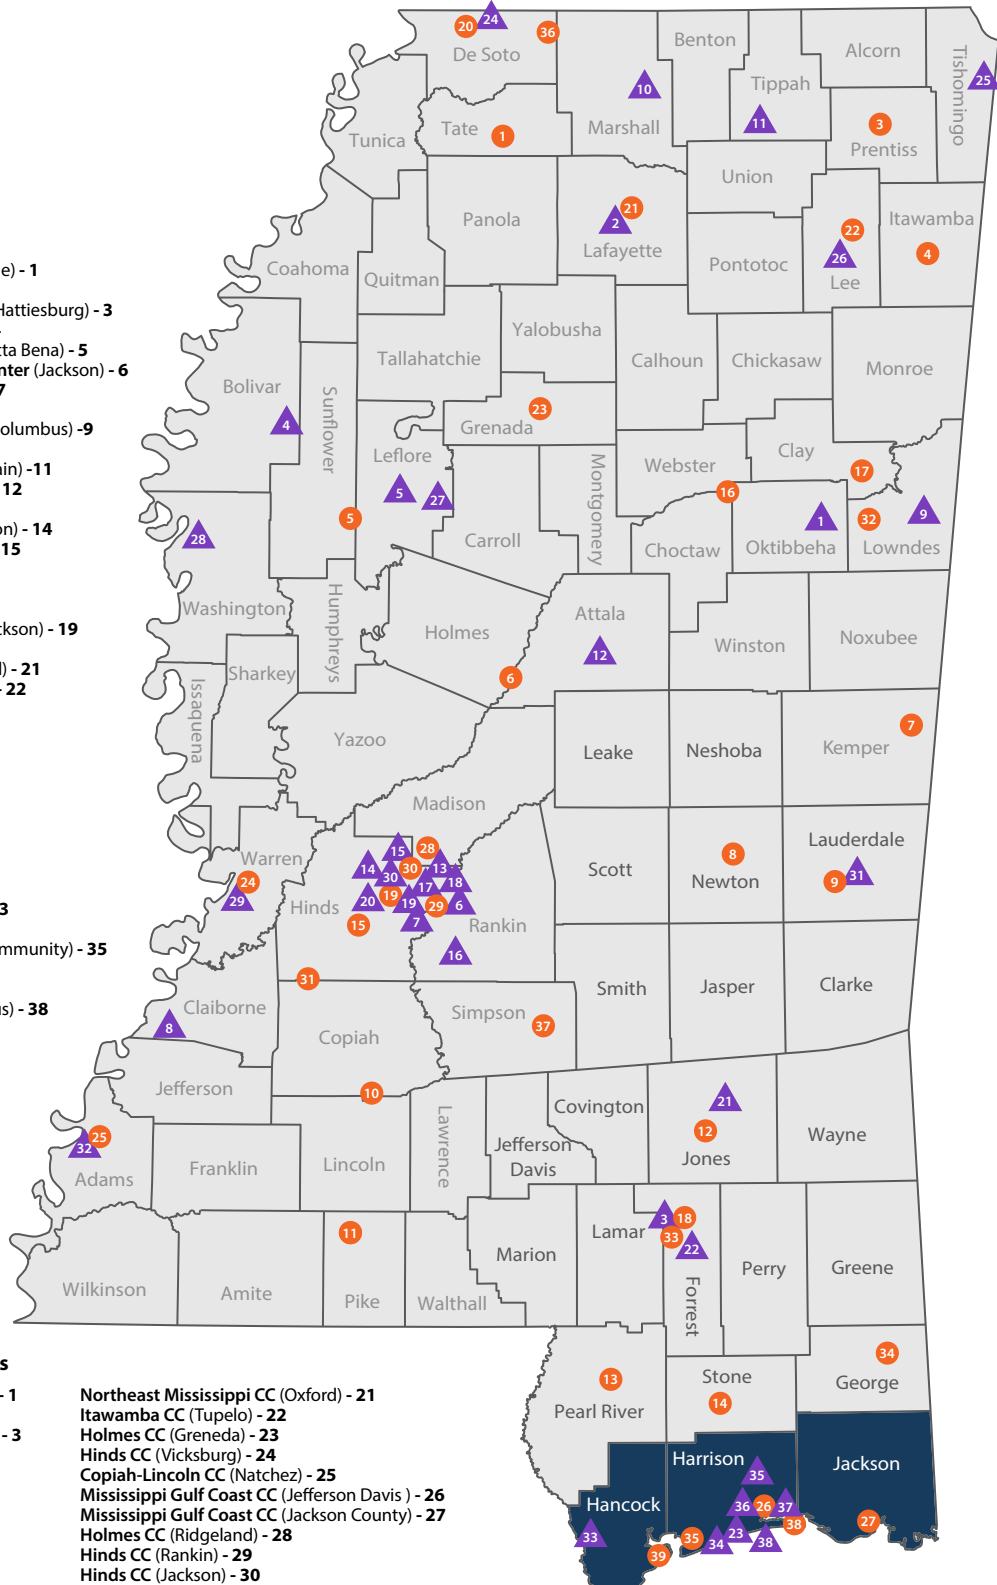

**▲ Senior Colleges**

- Mississippi State University (Starkville) - 1
- University of Mississippi (Oxford) - 2
- University of Southern Mississippi (Hattiesburg) - 3
- Delta State University (Cleveland) - 4
- Mississippi Valley State University (Itta Bena) - 5
- University of Mississippi Medical Center (Jackson) - 6
- Jackson State University (Jackson) - 7
- Alcorn State University (Lorman) - 8
- Mississippi University For Women (Columbus) - 9
- Rust College (Holly Springs) - 10
- Blue Mountain College (Blue Mountain) - 11
- Magnolia Bible College (Kosciusko) - 12
- Tougaloo College (Jackson) - 13
- Jackson College of Ministries (Jackson) - 14
- Wesley Biblical Seminary (Jackson) - 15
- Wesley College (Florence) - 16
- Belhaven College (Jackson) - 17
- Millsaps College (Jackson) - 18
- Reformed Theological Seminary (Jackson) - 19
- Mississippi College (Clinton) - 20
- Southeastern Baptist College (Laurel) - 21
- William Carey College (Hattiesburg) - 22
- William Carey College (Gulfport) - 23
- Southaven Center (UM) - 24
- Yellow Creek Center (UM) - 25
- Tupelo Center (UM, MUW) - 26
- Greenwood Center (MVSU) - 27
- Greenville Center (DSU, MVSU) - 28
- Vicksburg Center (MSU) - 29
- Universities Center (JSU) - 30
- Meridian Center (MSU, USM) - 31
- Natchez Center (ASU) - 32
- Stennis Space Center (MSU, USM) - 33
- Gulfpark Center (USM) - 34
- William Carey College (Traditions Community) - 35
- Blue Cliff College (Gulfport) - 36
- Virginia College (Biloxi) - 37
- Tulane (Mississippi Gulf Coast Campus) - 38